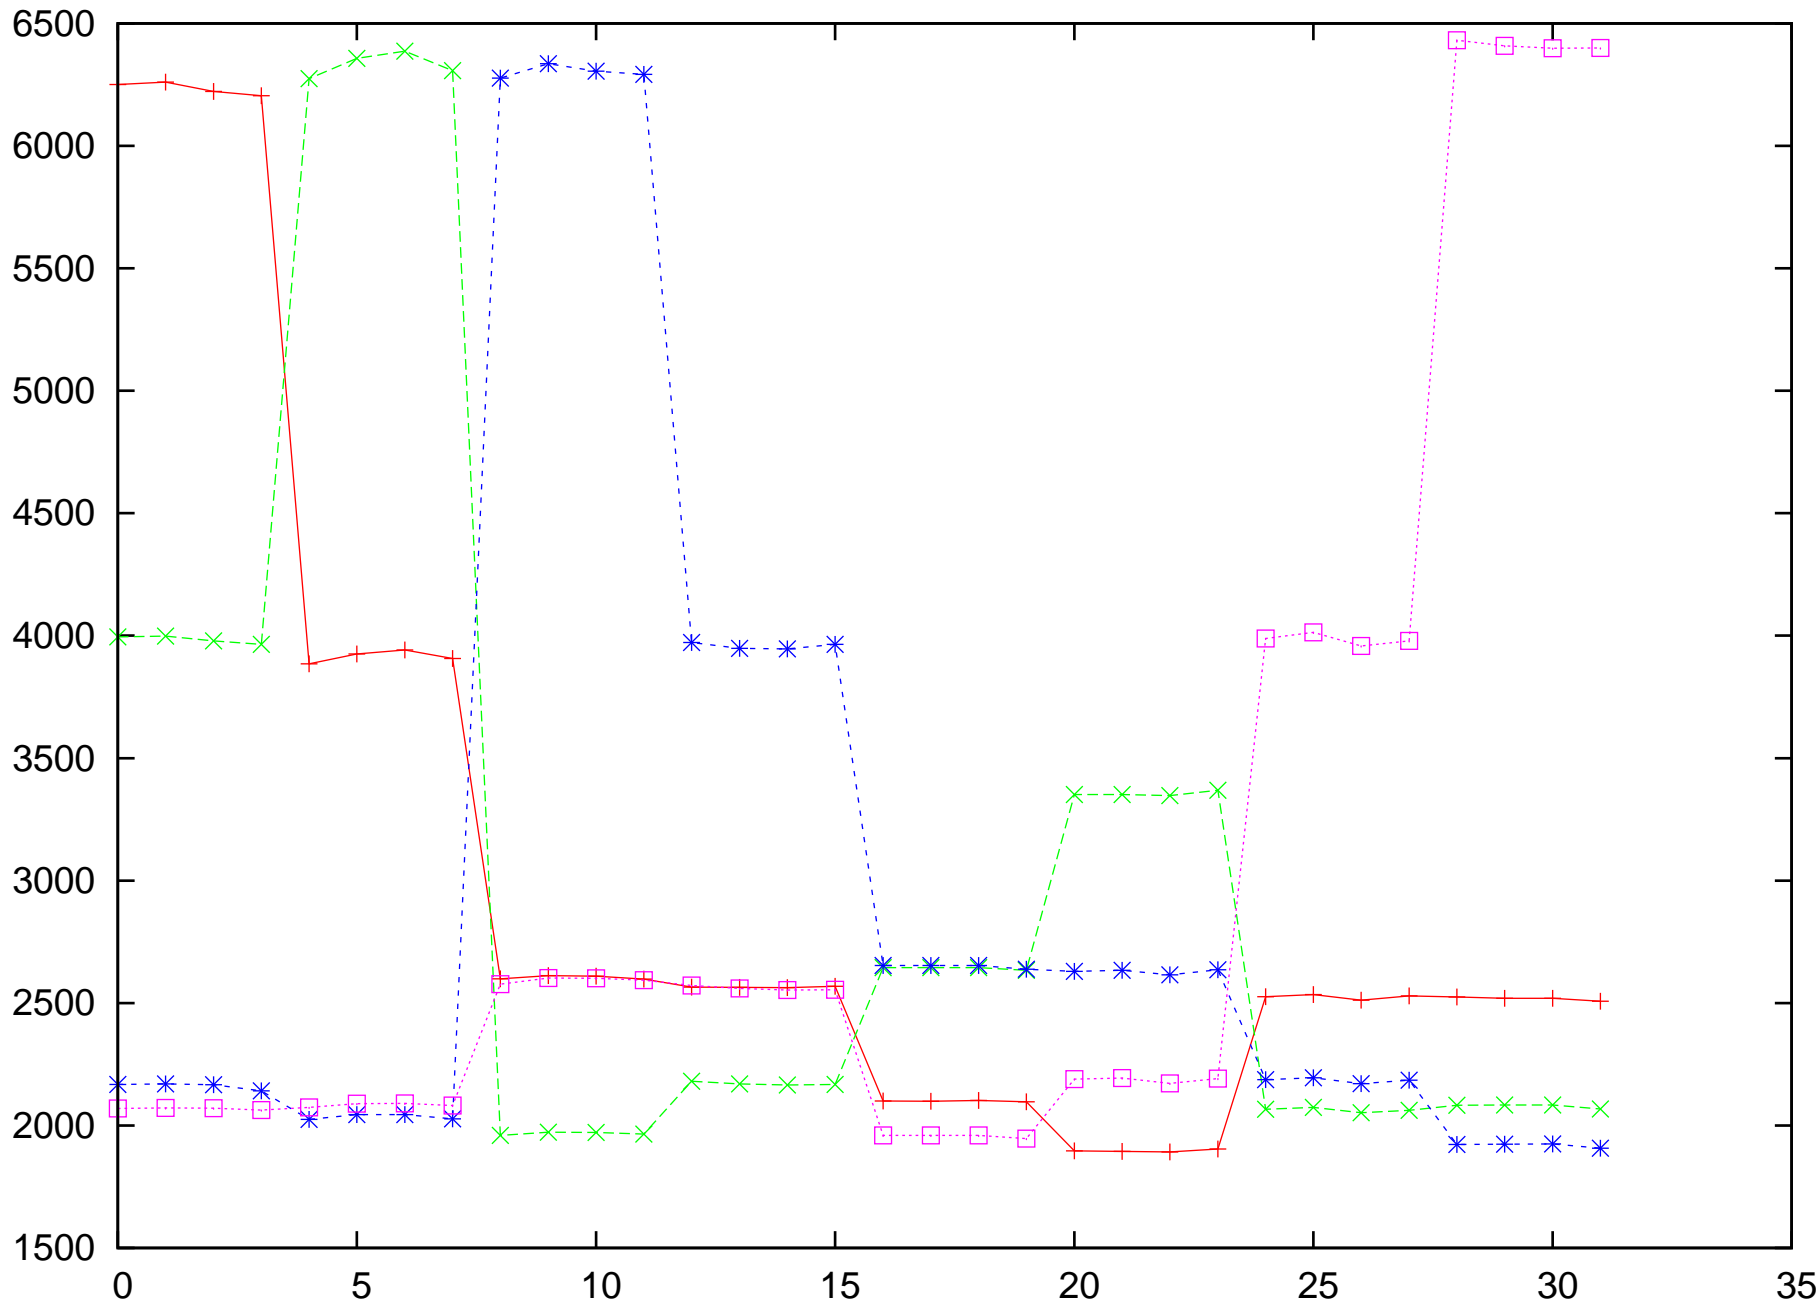

AMD 32 core 8 memory nodes

Intel 8 core 2 memory nodes

AMD/Intel cores vs PPS